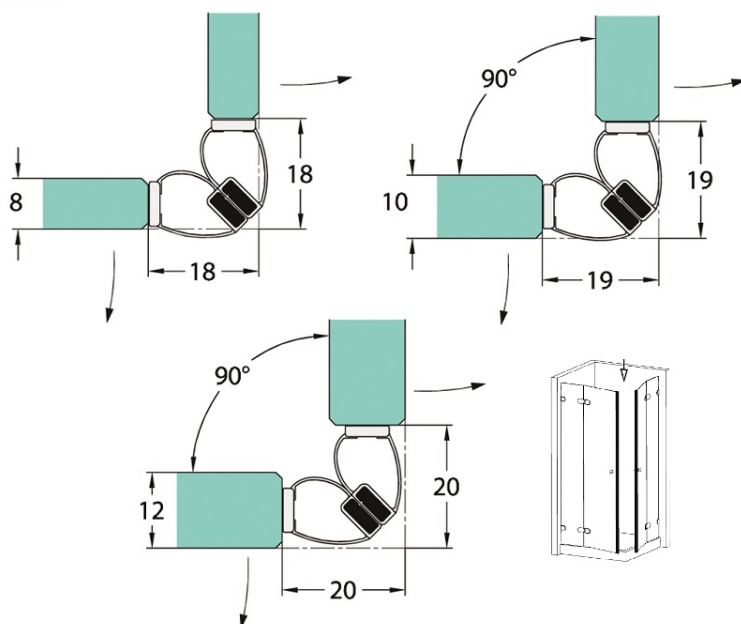

PRODUCT SHEET

Description:

PVC Seal Glass/Glass, White Magnet, 90DG, ADH06, F/8-12mm, 2,5 Mtr.

Item number:

15.22.150-0

| Units | Box | Carton | HS Code | Barcode |
|-------|-----|--------|------------|--|
| Pair | 5 | 35 | 3925901000 |  |
| | | | | 5704866463249 |